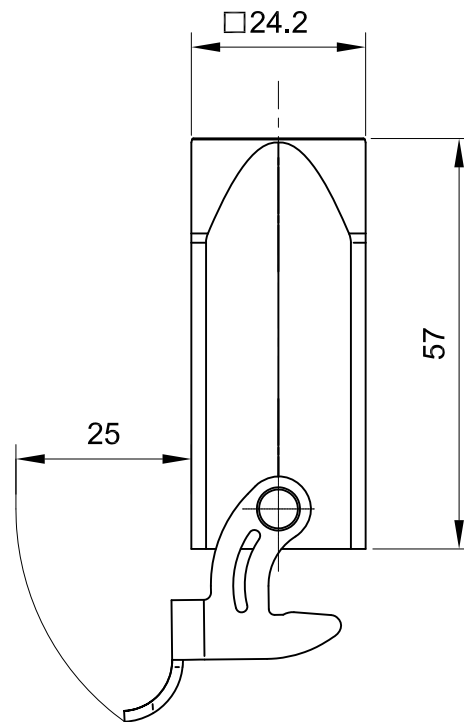

B

B

C

C

D

D

 InKonn® InKonn (Suzhou) Electric Technology Co.,Ltd.	 All Dimensions in mm Original Size DIN A4	Date 2019-11-21	Drawing No. TC9998072	Rev. A00	Scale 1:1
	Part No. 10 04 003 0461	Created by Shuxu Huang	Checked by Yiyi Luo	Page 1/1	
Type Name HEMCA3-CTC-SL/S-M20					

1

2

3

4

5

6