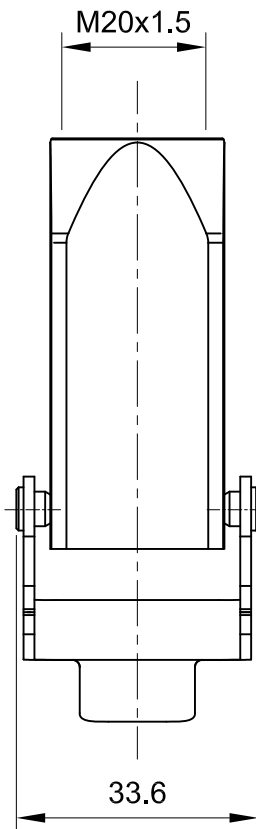

1

2

3

4

5

6

A

A

B

B

C

C

D

D

 InKonn® InKonn (Suzhou) Electric Technology Co.,Ltd.	 All Dimensions in mm Original Size DIN A4	Date 2019-11-21	Drawing No. TC9998072	Rev. A00	Scale 1:1
	Part No. 10 04 003 0461	Created by Shuxu Huang	Checked by Yiyi Luo	Page 1/1	
Type Name HEMCA3-CTC-SL/S-M20					

1

2

3

4

5

6